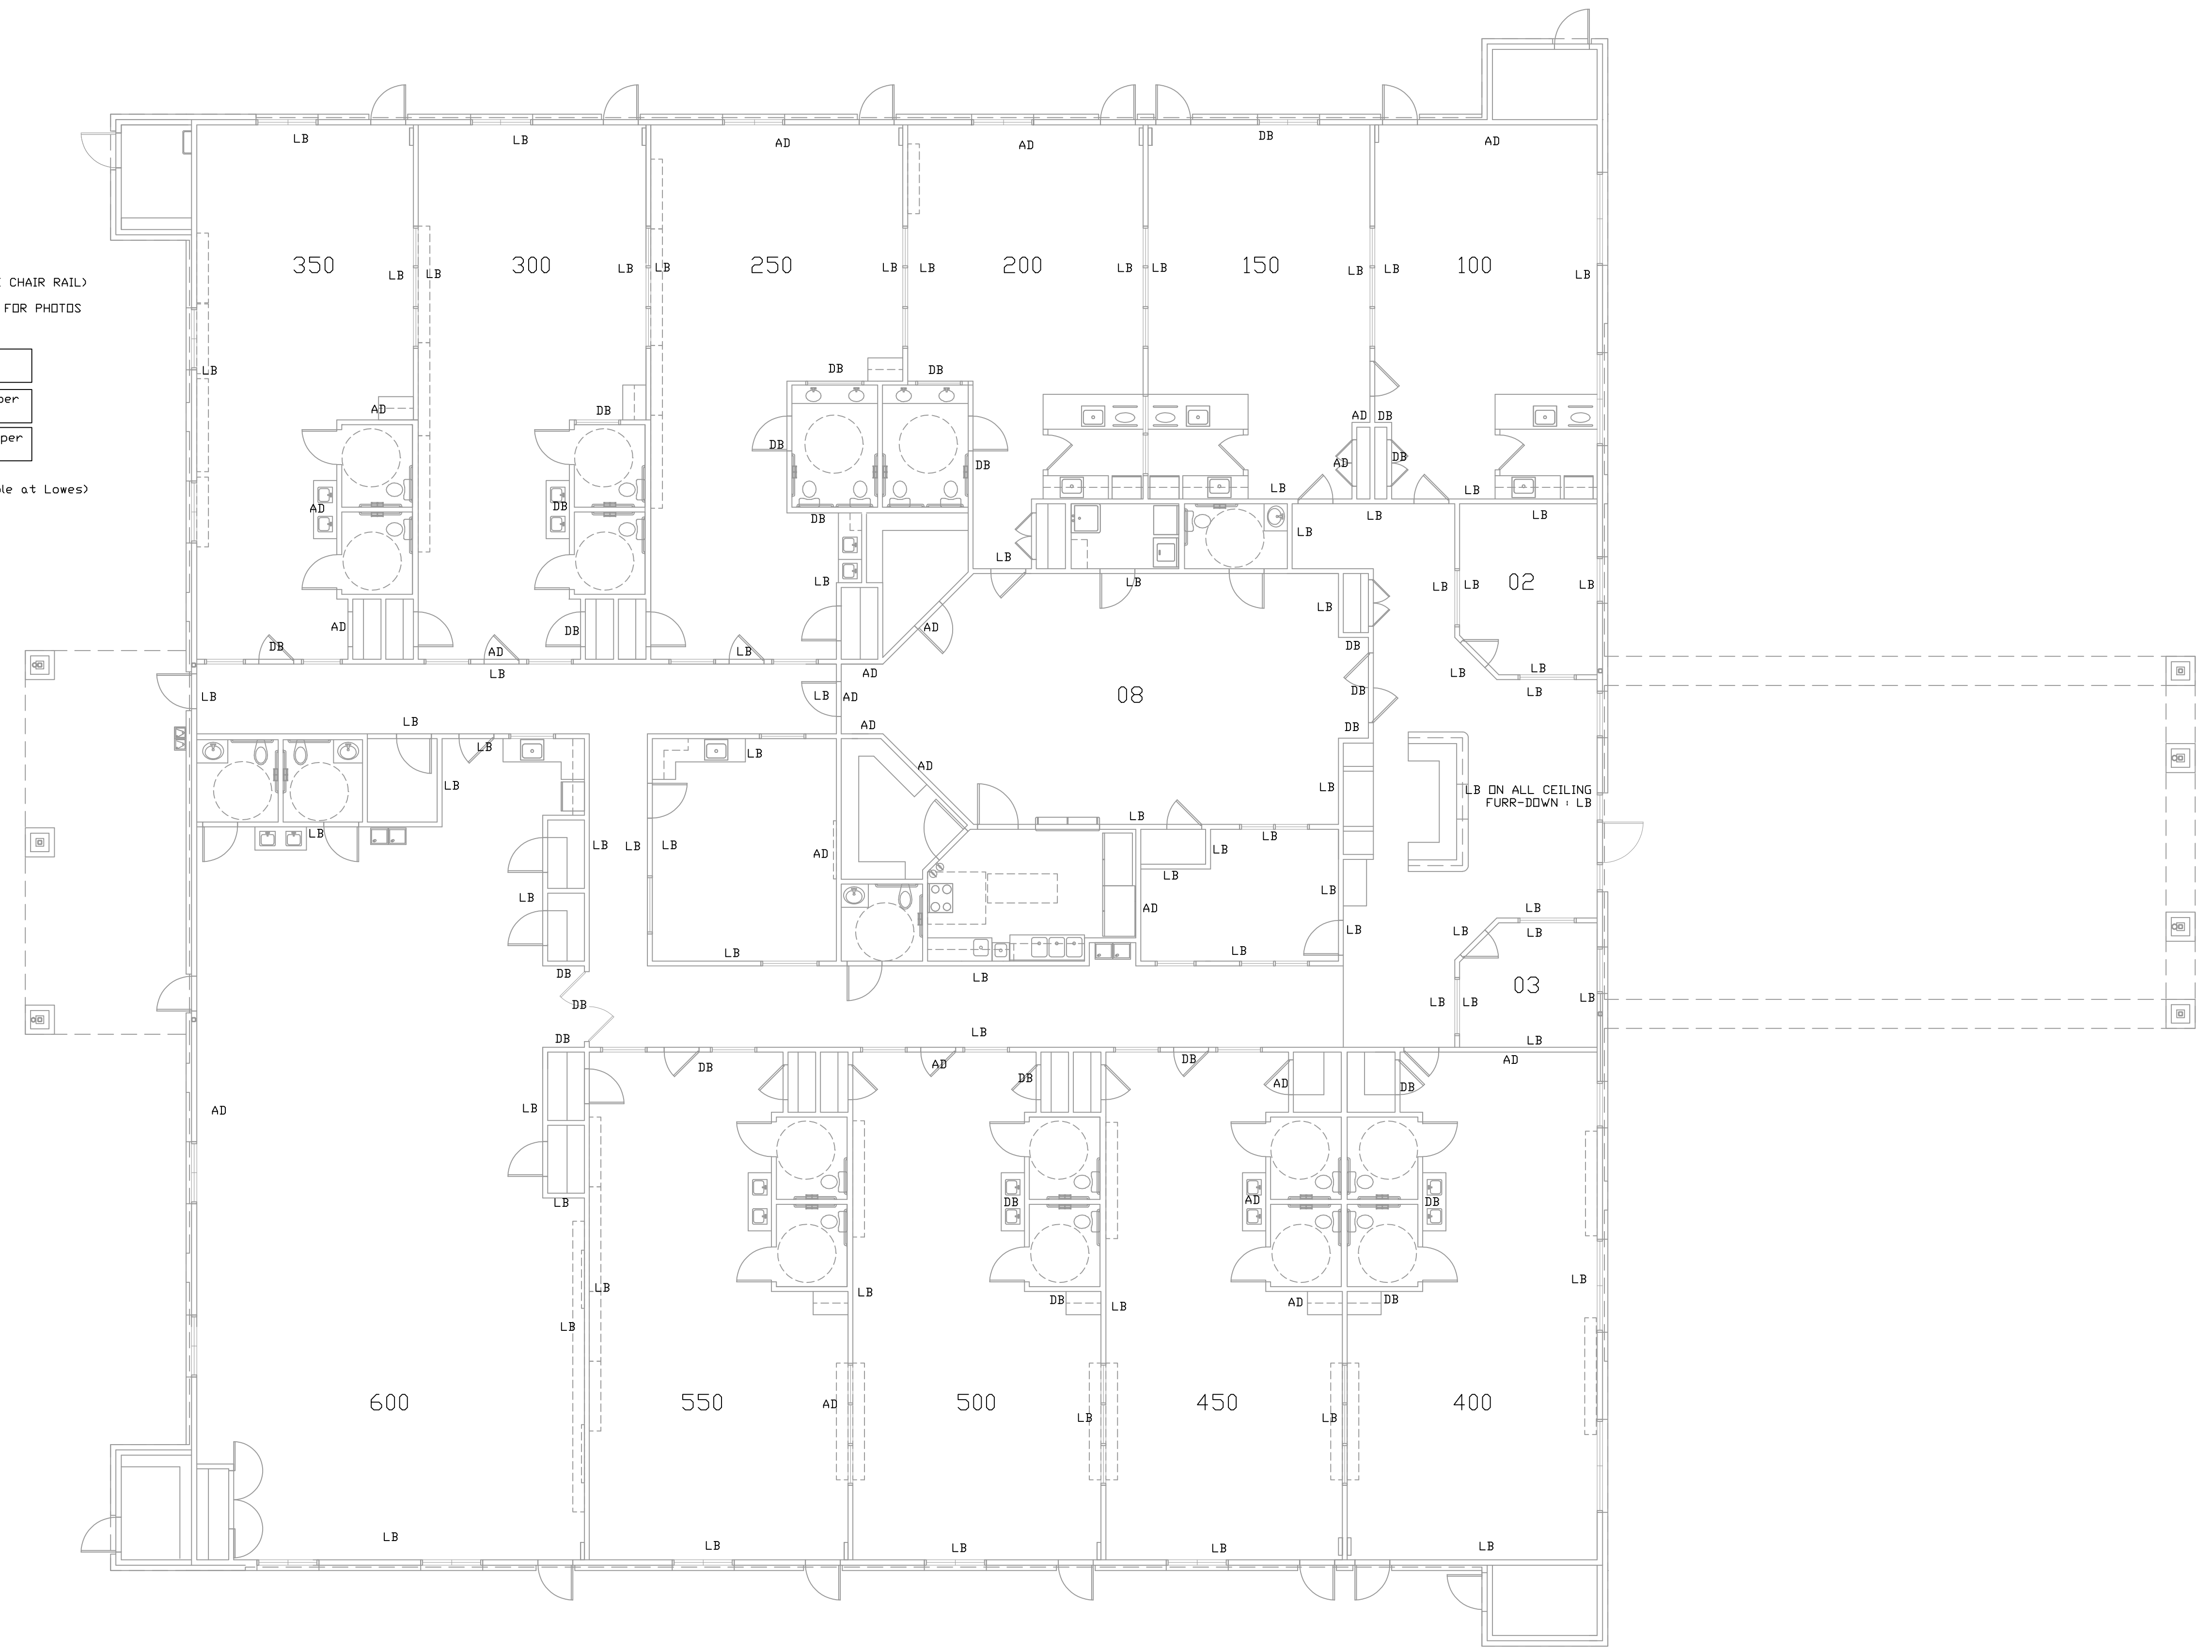

PAINT COLOR ON GYP. WALL ( ABOVE CHAIR RAIL)  
SEE COLOR AND MATERIAL BROCHURE FOR PHOTOS  
OF PROTOTYPE

- LB: Slumber 4007-9C I Valsper (light Blue)
- DB: Roster Blue 4006-6B I Valsper (Dark Blue)
- AR: Arizona Dust 2003-8A I Aajasper

Valsper - Lowe's (all color available at Lowes)

IVY KIDS MANVEL COLOR ON PAINTED WALL

**IVY KIDS EARLY LEARNING CENTER**  
 LOT COM2I  
 CROSS CREEK RANCH  
 6407 CROSS CREEK BEND LANE  
 FULSHEAR, TX 77441